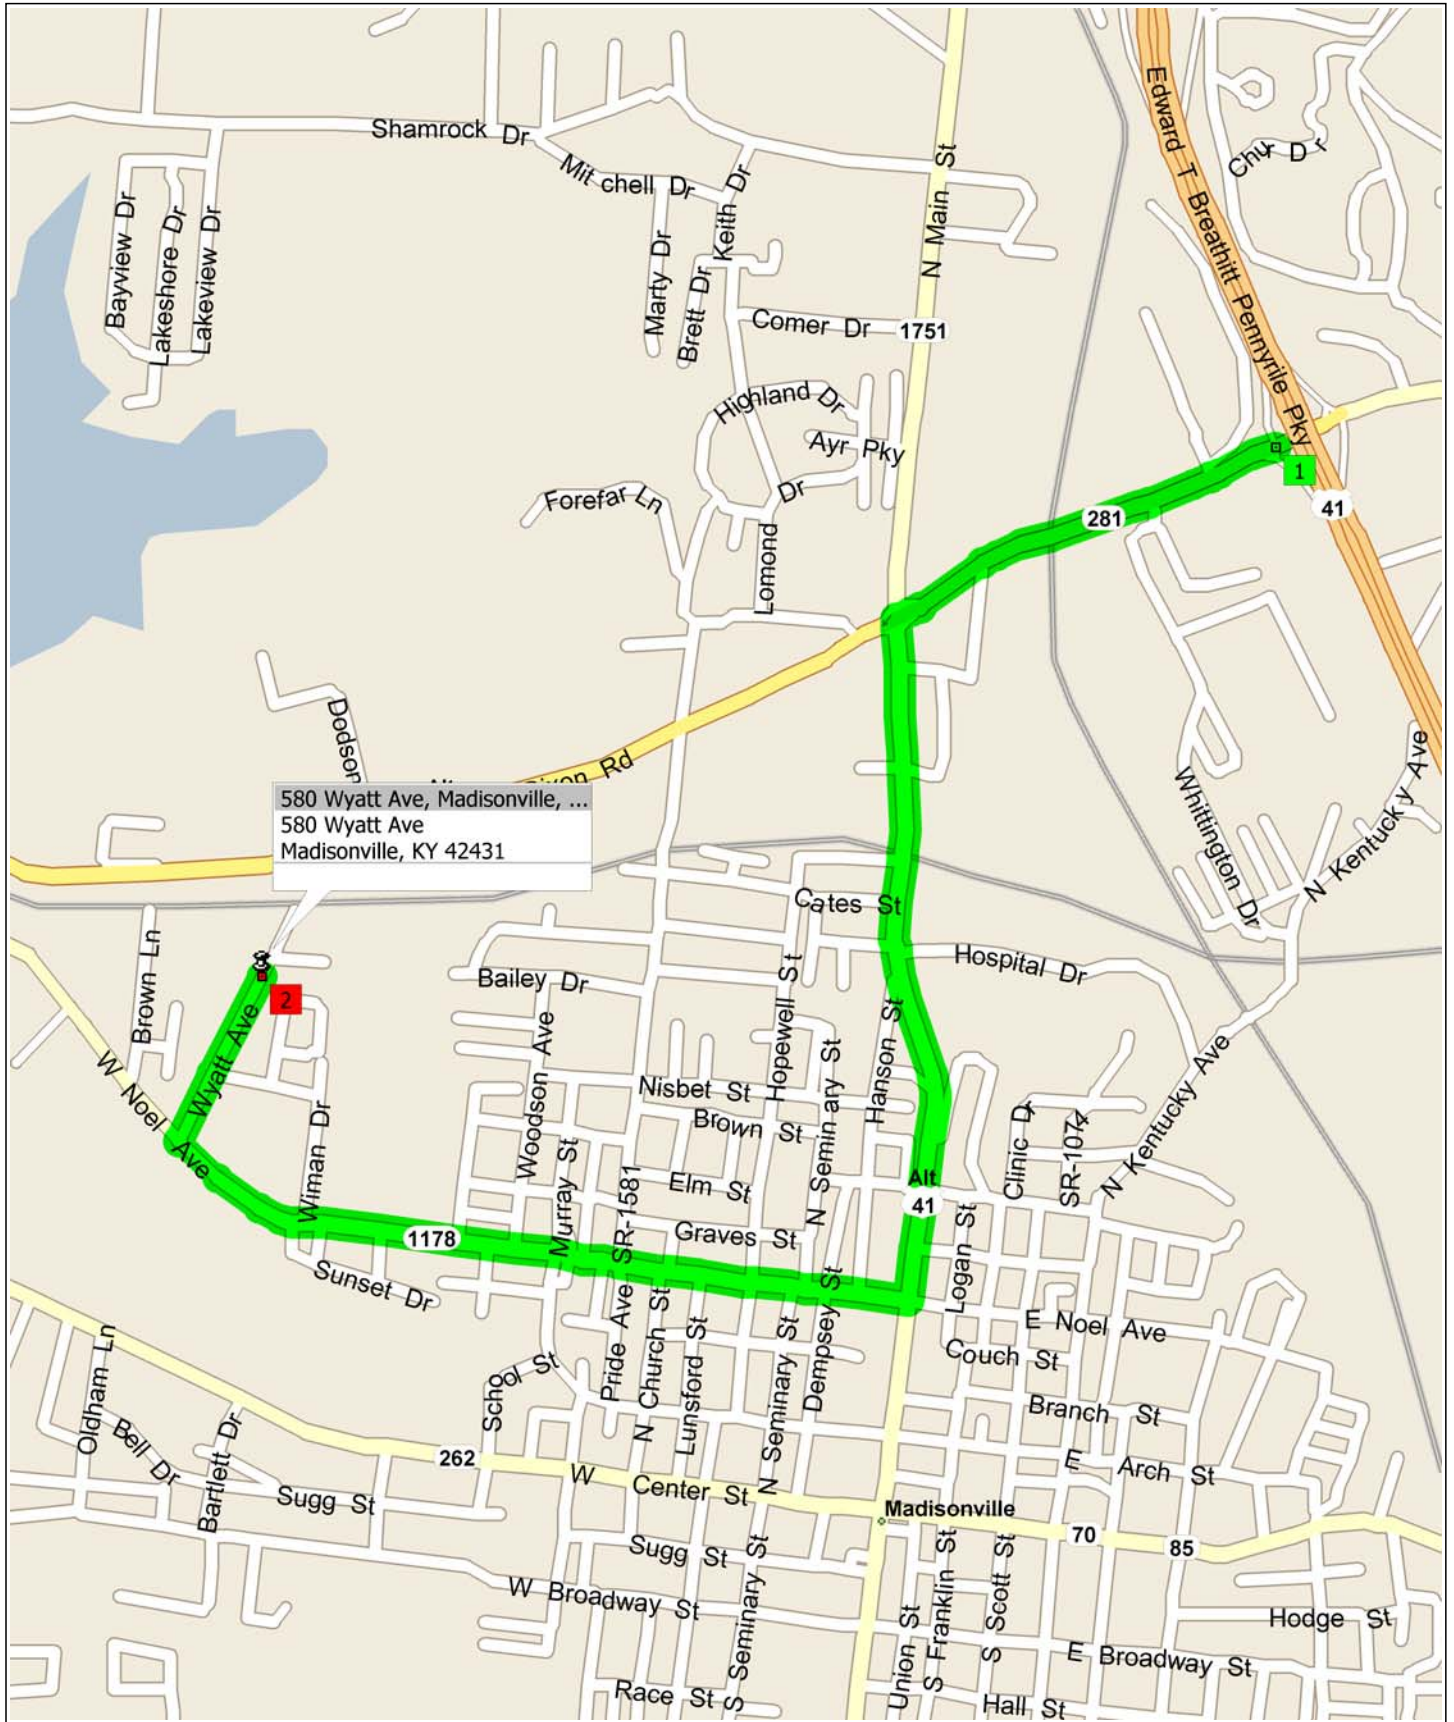

Island Ford Rd, Madisonville, KY 42431 to 580 Wyatt Ave, Madisonville, KY 42431

3.3 miles; 6 minutes

9:00 AM 0.0 mi **1** Depart Island Ford Rd, Madisonville, KY 42431 on SR-281 [Island Ford Rd] (West) for 0.7 mi
9:00 AM 0.7 mi Turn LEFT (South) onto US-41 Alt [N Main St] for 1.1 mi
9:02 AM 1.8 mi Turn RIGHT (West) onto SR-1178 [W Noel Ave] for 1.2 mi
9:05 AM 3.0 mi Turn RIGHT (North) onto Wyatt Ave for 0.3 mi
9:06 AM 3.3 mi **2** Arrive 580 Wyatt Ave, Madisonville, KY 42431 [580 Wyatt Ave, Madisonville, KY 42431]